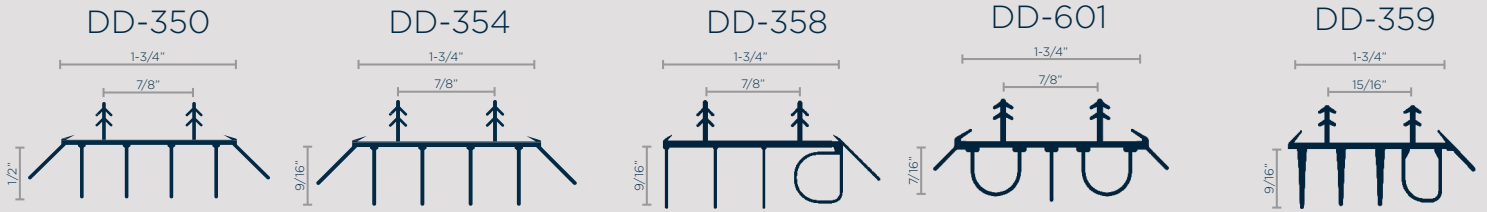

DOOR SWEEPS

KERF-IN