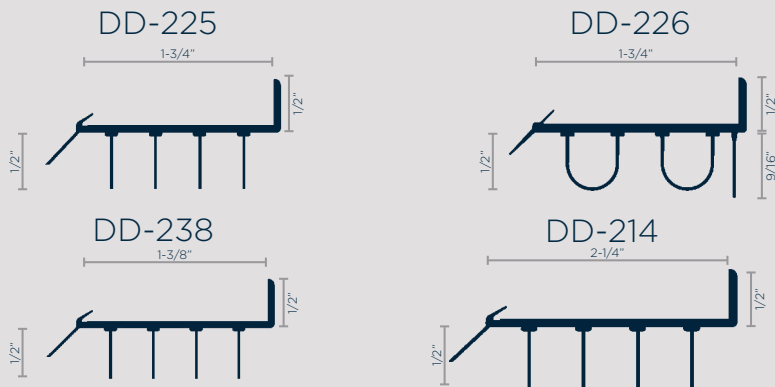

ADJUSTABLE

WEATHERSTRIP

All Door Sweeps and Weatherstrip products available in White, Beige or Chocolate.

SILL WEATHER SEALING

END SEALS

For additional protection between sill and jamb.

SURESEAL GASKET

An optional barrier of protection that seals the bottom of the sill from water and air infiltration.