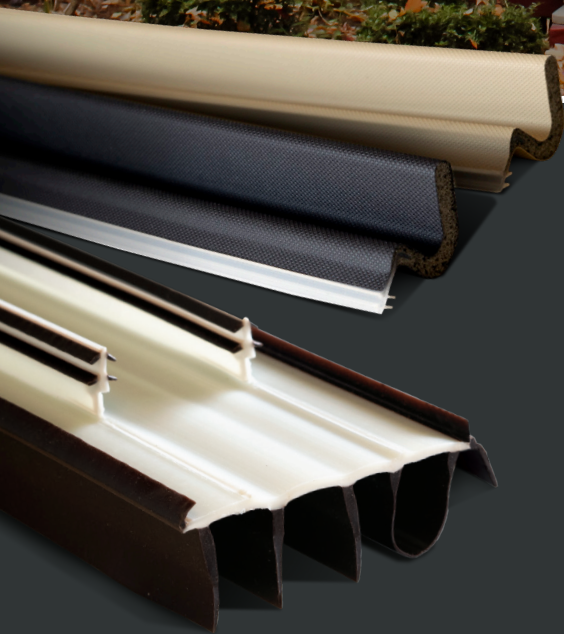

AFCO

Millwork Products

MILLWORK / ENGINEERED

WEATHER SEALING PRODUCTS

PROUDLY
AMERICAN
★ MADE ★

DOOR SWEEPS

KERF-IN

STAPLE-ON

ADJUSTABLE

WEATHERSTRIP

All Door Sweeps and Weatherstrip products available in White, Beige or Chocolate.

SILL WEATHER SEALING

END SEALS

For additional protection between sill and jamb.

SURESEAL GASKET

An optional barrier of protection that seals the bottom of the sill from water and air infiltration.