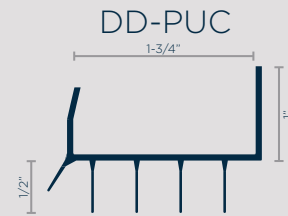

ADJUSTABLE

WEATHERSTRIP

All Door Sweeps and Weatherstrip products available in White, Beige or Chocolate.

SILL WEATHER SEALING

END SEALS

For additional protection between sill and jamb.

SURESEAL GASKET

An optional barrier of protection that seals the bottom of the sill from water and air infiltration.