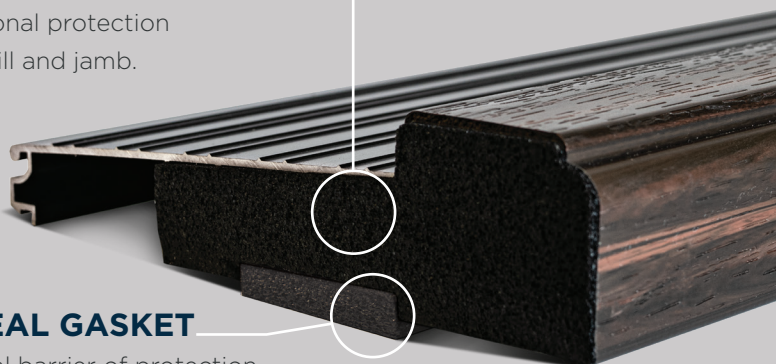

AFCO

Millwork Products

MILLWORK / ENGINEERED

WEATHER SEALING PRODUCTS

PROUDLY
AMERICAN
★ MADE ★

DOOR SWEEPS

KERF-IN

STAPLE-ON

ADJUSTABLE

WEATHERSTRIP

All Door Sweeps and Weatherstrip products available in White, Beige or Chocolate.

SILL WEATHER SEALING

END SEALS

For additional protection between sill and jamb.

SURESEAL GASKET

An optional barrier of protection that seals the bottom of the sill from water and air infiltration.